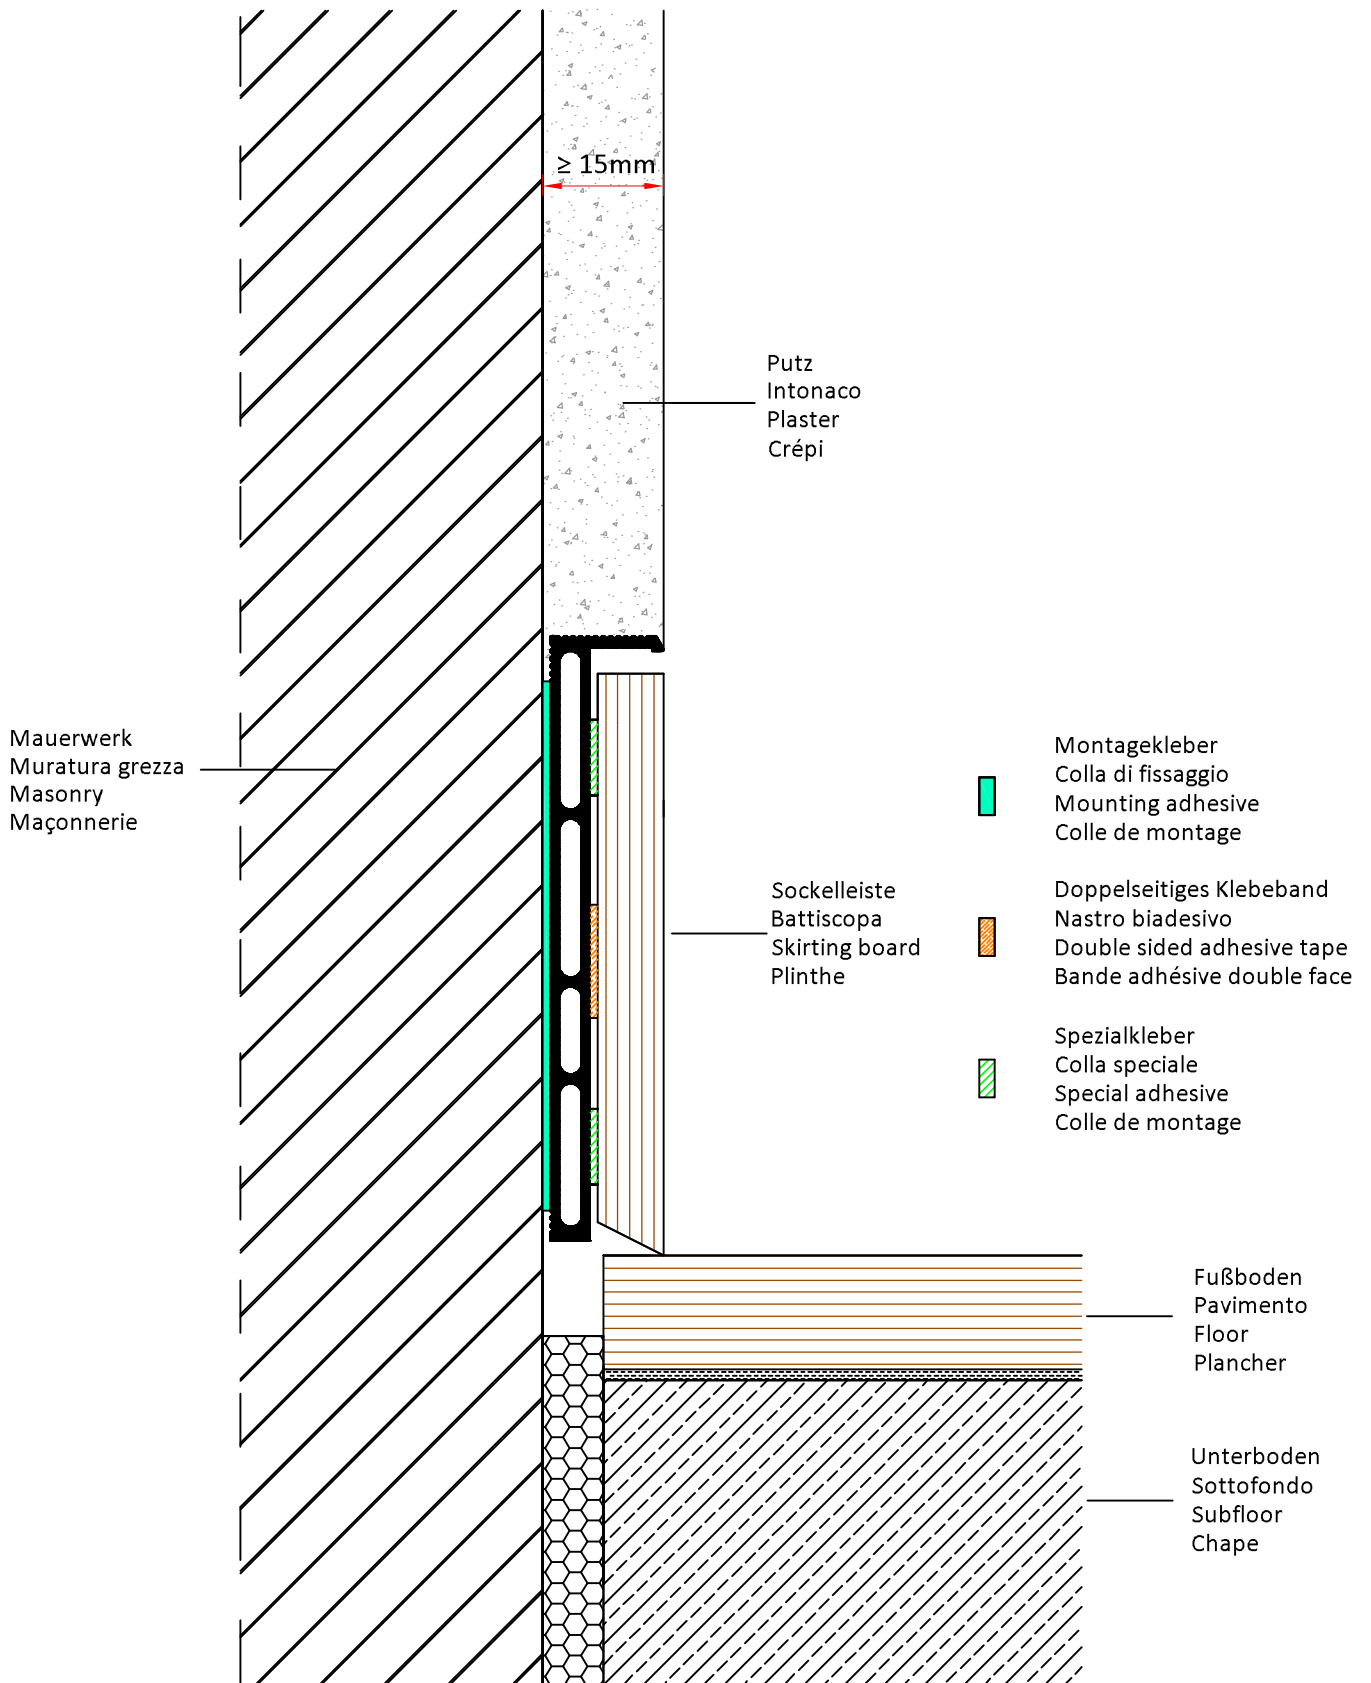

Light 80 Art. 10080

Massivbau/Strutture massicce/Solid construction/Maçonnerie

AGS-Systems - 39025 Naturno (Italy)

Drawing	Art. 10080	Scala 1:1	Date	16/12/2010
This drawing is copyright by AGS-systems and exclusive, protected by law and cannot reproduced without written affirmation				AGS-systems - 39025 Naturno (Italy) Stava 47B tel. 0039 0473 666376 - info@ags-systems.com