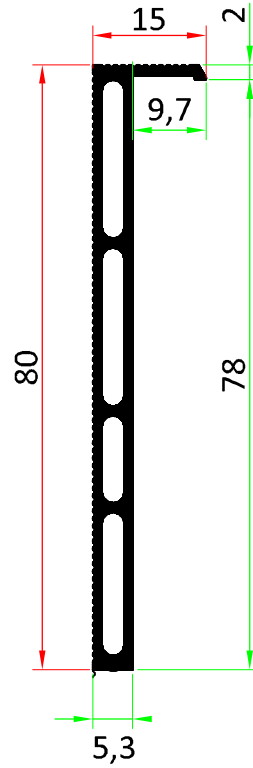

Light 80 Art. 10080

Massivbau/Strutture massicce/Solid construction/Maçonnerie

				AGS-Systems - 39025 Naturno (Italy)	
Drawing	Art. 10080	Scala 1:1	Date	16/12/2010	
This drawing is copyright by AGS-systems and exclusive, protected by law and cannot reproduced without written affirmation				AGS-systems - 39025 Naturno (Italy) Stava 47B tel. 0039 0473 666376 - info@ags-systems.com	