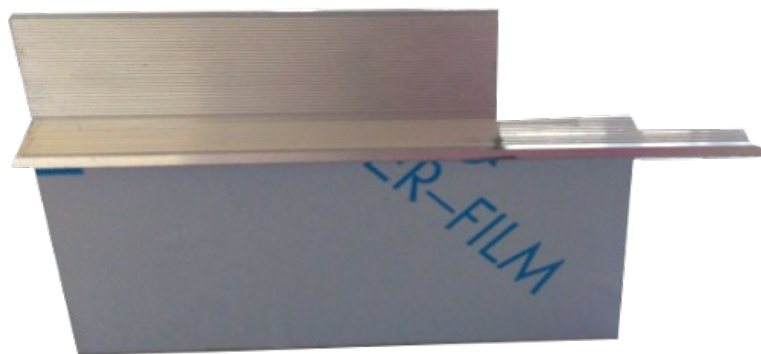

Set Anschlusselemente /Kit raccordi  
Kit connecting elements/Set raccord  
Light 60 for AGS door frames TUS/TCS/TST-PUSH L/R  
Art. 13022

Trockenbau/strutture a secco  
dry construction/cloison sèche

			AGS-systems – 39025 Naturno (Italy)	
Drawing	Art. 13022		Date	16/12/2010
This drawing is copyright by AGS-systems and exclusive, protected by law and cannot reproduced without written affirmation			AGS-systems - 39025 Naturno (Italy) Stava 47/B tel. 0039 0473 666376 – info@ags-systems.com	