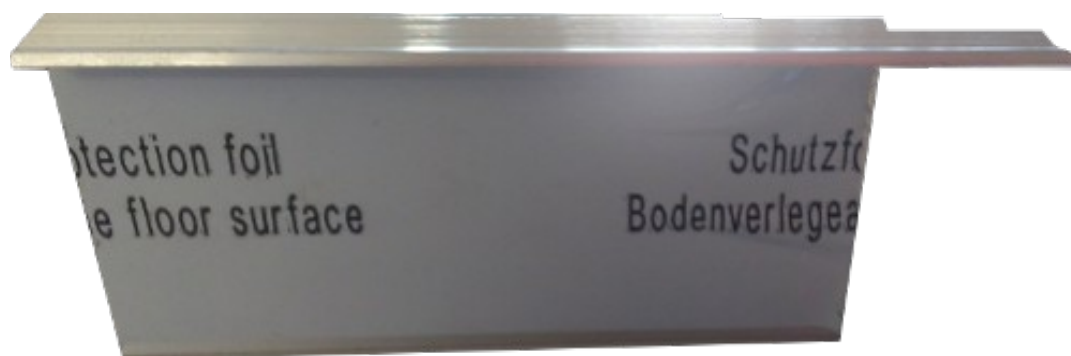

Set Anchlusselemente /Kit raccordi
Kit connecting elements/Set raccordi
Light 46 for AGS door frames TUS/TCS/TST-PUSH L/R
Art. 13017

Massivbau/strutture massicce
solid construction/maçonnerie

			AGS-systems – 39025 Naturno (Italy)	
Drawing	Art. 13017		Date	16/12/2010
This drawing is copyright by AGS-systems and exclusive, protected by law and cannot reproduced without written affirmation			AGS-systems - 39025 Naturno (Italy) Stava 47/B tel. 0039 0473 666376 – info@ags-systems.com	