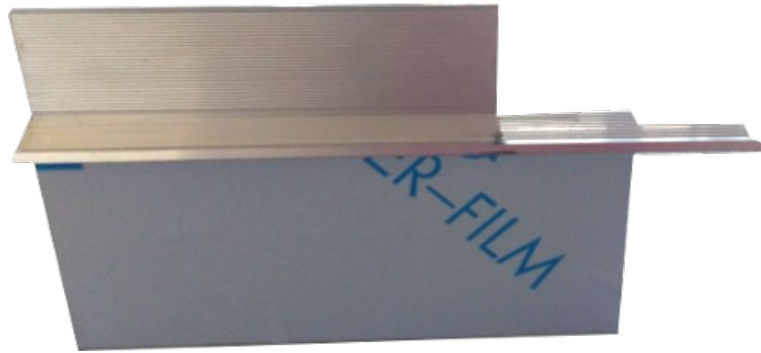

Set Anchlusselemente /Kit raccordi
Kit connecting elements/Set raccordi
C70 for Eclisse Battente Syntesis
Art. 13071

Trockenbau/strutture a secco
dry construction/cloison sèche

			AGS-systems – 39025 Naturno (Italy)	
Drawing	Art. 13071		Date	16/12/2010
This drawing is copyright by AGS-systems and exclusive, protected by law and cannot reproduced without written affirmation			AGS-systems - 39025 Naturno (Italy) Stava 47/B tel. 0039 0473 666376 – info@ags-systems.com	