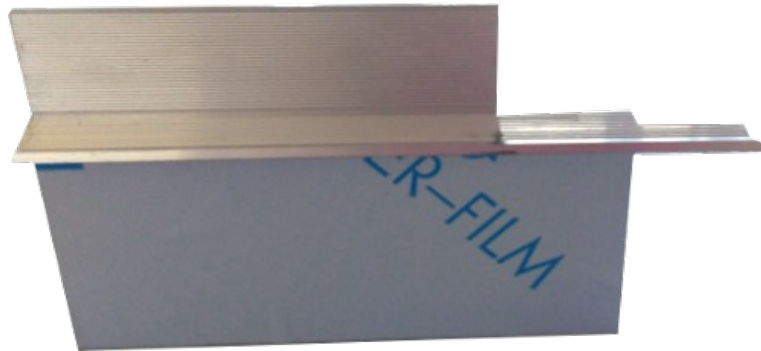

Set Anchlusselemente /Kit raccordi
Kit connecting elements/Set raccordi
C70 for Eclisse Syntesis
Art. 13036

Trockenbau/strutture a secco
dry construction/cloison sèche

			AGS-systems – 39025 Naturno (Italy)	
Drawing	Art. 13036		Date	16/12/2010
This drawing is copyright by AGS-systems and exclusive, protected by law and cannot reproduced without written affirmation				AGS-systems - 39025 Naturno (Italy) Stava 47/B tel. 0039 0473 666376 – info@ags-systems.com