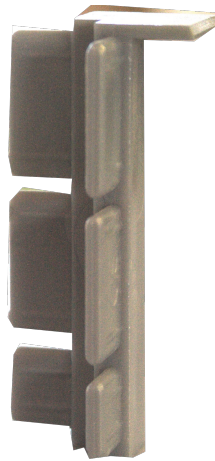

Außenecke/Angolo esterno
External corner/Angle extérieur
Light 60/80 Art. 12060

Massiv -und Trockenbau/strutture massicce ed a secco
solid and dry construction/maçonnerie et cloison sèche

			AGS-systems – 39025 Naturno (Italy)	
Drawing	Art. 12060		Date	16/12/2010
This drawing is copyright by AGS-systems and exclusive, protected by law and cannot reproduced without written affirmation			AGS-systems - 39025 Naturno (Italy) Stava 47/B tel. 0039 0473 666376 – info@ags-systems.com	